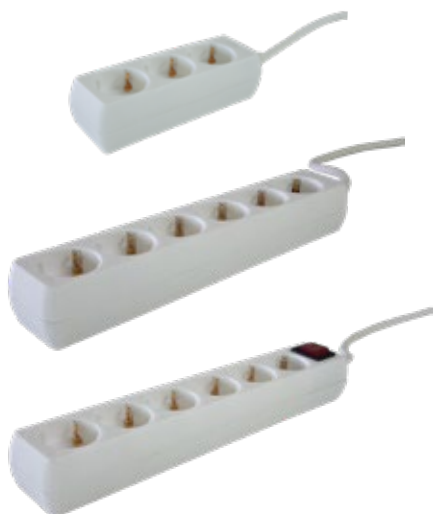

REF.	DESCRIÇÃO	Nº / POTÊNCIA	PREÇO
REF.	DESCRIPTION	Nº / POWER	PRICE
REF.	DESCRIPTION	Nº / PUISSANCE	PRIX
HB-301005		1X18W	11.05 €
HB-301007	Armadura prismática BE BE prismatic fitting	2X18W	13.80 €
HB-301006	<i>Réglette prismatic BE</i>	1X36W	15.05 €
HB-301008		2X36W	17.55 €

REF.	DESCRIÇÃO	Nº / POTÊNCIA	PREÇO
REF.	DESCRIPTION	Nº / POWER	PRICE
REF.	DESCRIPTION	Nº / PUISSANCE	PRIX
HB-301018		1X18W	18.90 €
HB-301017		2X18W	21.45 €
HB-301016	Armadura estanque BE BE waterproof fitting	1X36W	24.30 €
HB-301015	<i>Réglette étanche BE</i>	2X36W	28.05 €
HB-301014		1X58W	29.90 €
HB-301013		2X58W	36.40 €

REF. REF. REF.	DESCRIÇÃO DESCRIPTION DESCRIPTION	DIÂMETRO DIAMETER DIAMÈTRE	PREÇO PRICE PRIX
HB-103333	Globo fumado Smoke globe	200mm	6.50 €
HB-103334	Globe fumado <i>Globe fumée</i>	250mm	9.10 €

REF. REF. REF.	DESCRIÇÃO DESCRIPTION DESCRIPTION	PREÇO PRICE PRIX
HB-103335	Base para globo Globe base <i>Base de globe</i>	1.85 €

REF. REF. REF.	DESCRIÇÃO DESCRIPTION DESCRIPTION	TAMANHO SIZE TAILLE	PREÇO PRICE PRIX
HB-111023	Bloco sextuplo s/interruptor Sextuple extension lead without light switch <i>Extension sextuplé sans passer</i>	3G1,5/3 mts	5.60 €
HB-111029	Bloco sextuplo c/interruptor Sextuple extension lead with light switch <i>Extension sextuplé avec passer</i>	3G1,5/3 mts	7.15 €
HB-111031	Bloco triplo s/interruptor Triple extension lead without light switch	3G1/1,5 mts	2.60 €
HB-111033	Triple extension lead without light switch <i>Extension triple sans passer</i>	3G1/5 mts	5.30 €